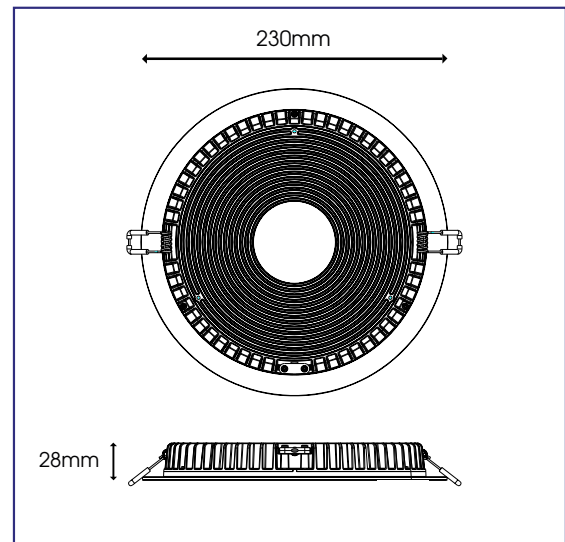

## KEY SPECIFICATIONS

20W  
POWER

5YR\*  
WARRANTY

EPISTAR  
LED's inside

OPAL  
DIFFUSER

2300  
LUMENS

TRIDONIC  
Driver as Standard

Specification	Downlight 230
System Power	20W
Driver Manufacturer	Tridonic
LED Chipset	Epistar
Diffuser	Opal
Colour Rendering Index	>85
Typical UGR	<19
LED Efficacy	115 Lm/cW
Lumen Output	2300Lm
Fire Rating	TP(α)
Dimmable	Contact Office
Power Factor	0.9
IP Rating	IP65
Beam Spread	90°
Colour Type	Single
Colour Temperature	4000K
Housing Material	High Grade 6063 Aluminium
Cut Out	200mm
Operating Temperature	-20 to 50 °C
Input Voltage	AC 200-240V, 50-60Hz
Weight	0.9kg
Dimensions	230mm x 28mm
MacAdam Step	2.8
Lifetime	50,000 hours, L70-B10 (Ta 25 °C)

## TECHNICAL DRAWINGS