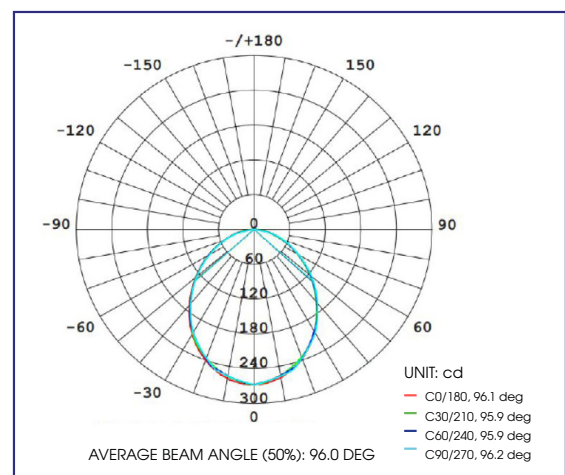

LUMINOUS INTENSITY DISTRIBUTION DIAGRAM

* Warranty terms and conditions apply