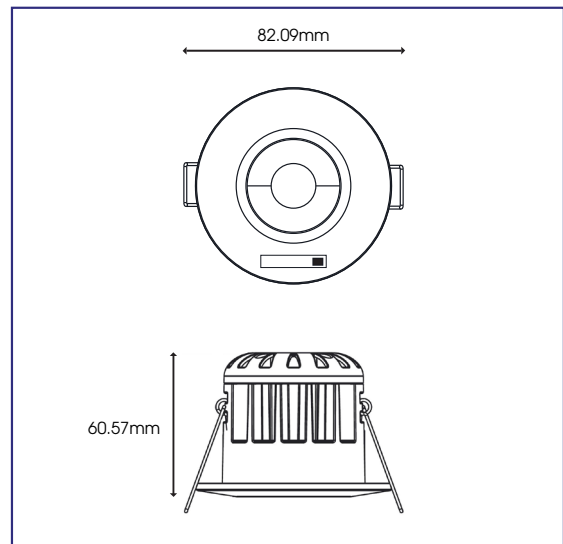

TECHNICAL DRAWINGS