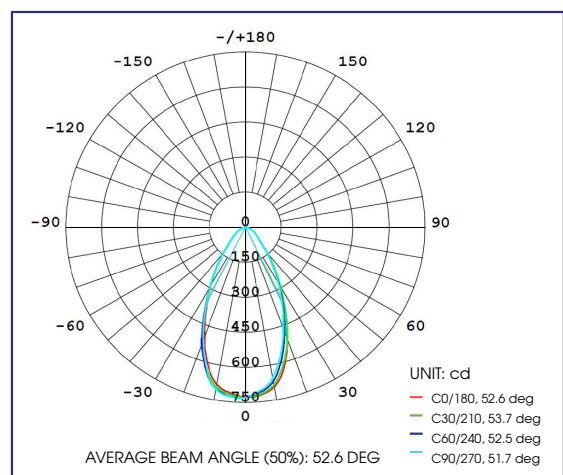

LUMINOUS INTENSITY DISTRIBUTION DIAGRAM

* Warranty terms and conditions apply